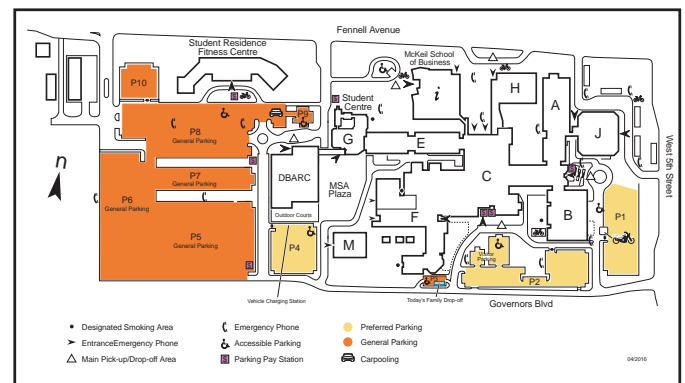

Fennell Campus, Mohawk College

135 Fennell Avenue West (at the corner of West 5th St)
Hamilton, Ontario, Canada L9C 1E9
Phone: (905) 575-1212

Directions

From points north and east
(Toronto/Oakville/Burlington/Guelph):

- Hwy #403 West to Hamilton
- Exit at Aberdeen Avenue (can only go east)
- Turn right on Queen Street / Beckett Ave (Mountain Access)
- Turn left on Fennell Avenue at the first stop light at the top of the "Mountain"
- Mohawk College, Fennell Campus is on your right at the second stop light
- Turn right onto Governor's Blvd (see parking map above)

From points west (i.e. Brantford/London):

- Hwy #401 East
- Exit Hwy #403 East to Brantford and Hamilton
- Exit in Hamilton at the Lincoln Alexander Parkway ("the Linc") and go east
- Exit at Garth Street and turn left (north) (follow the signs for Mohawk College)
- Turn right (east) onto Fennell Avenue
- Mohawk College, Fennell Campus is on your right at the second stoplight
- Turn right onto Governor's Blvd (see parking map above)

From points southeast (i.e. Niagara/St. Catharines):

- QEW West to Hamilton
- Exit at the Red Hill Valley Parkway
- Come up the "Mountain" and continue onto the Lincoln Alexander Parkway ("The Linc") west
- Exit at Upper James Street and turn right (north)
- Turn left (west) on Mohawk Road (second stop light)
- Turn right (north) on West 5th St. (first stop light)
- Mohawk College, Fennell Campus is on your left just past the first stoplight

From the Hamilton International Airport:

- On exiting the Airport, turn left onto Airport Road (east towards Upper James Street)
- At Upper James Street (stoplight), turn left to go to Hamilton
- Proceed along Upper James Street to Mohawk Road
- Turn left (west) on Mohawk Road West
- Turn right (north) on West 5th St. (first stop light)
- Mohawk College, Fennell Campus is on your left just past the first stoplight

See the Parking Services page for current parking rates.